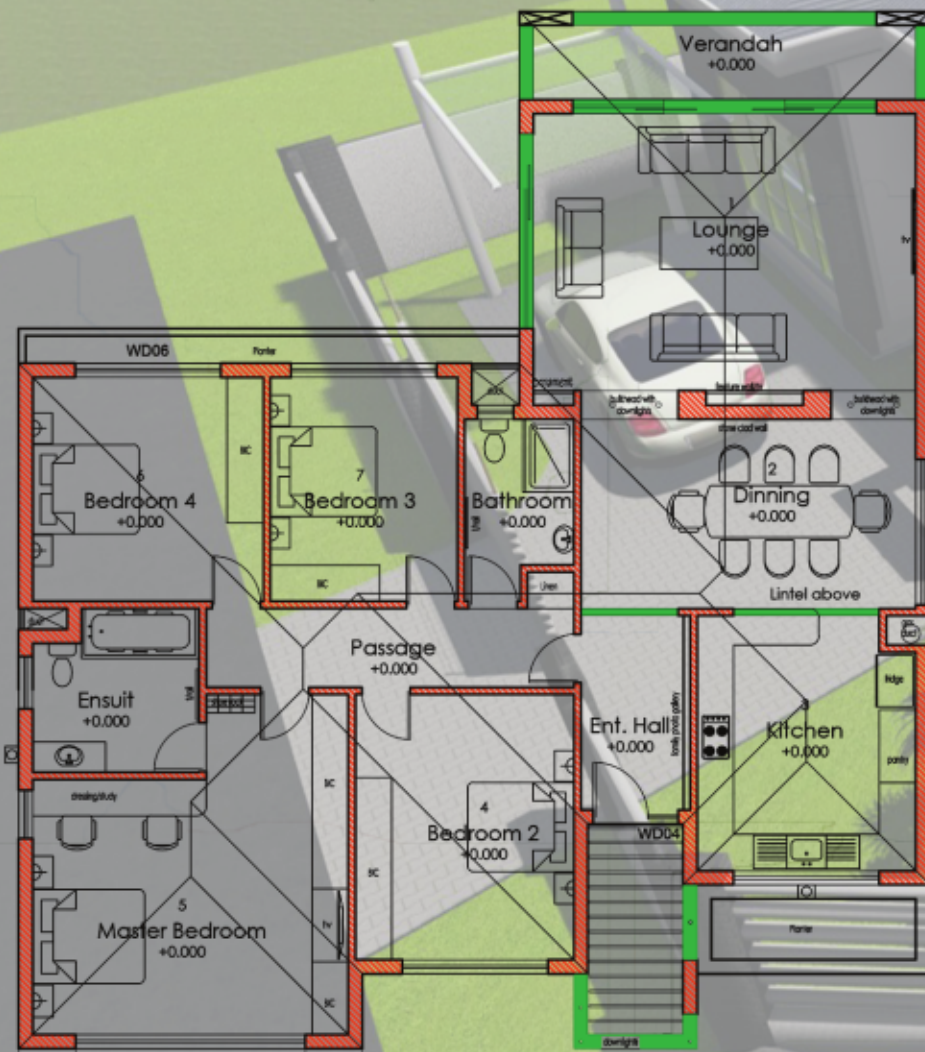

# Design Brief

Modern contemporary house designed for a family that enjoys the outdoors.

Free flowing spaces that give the house a bigger appearance which flows directly rto the outdoor space.

**FLOOR PLAN 194 SQM**