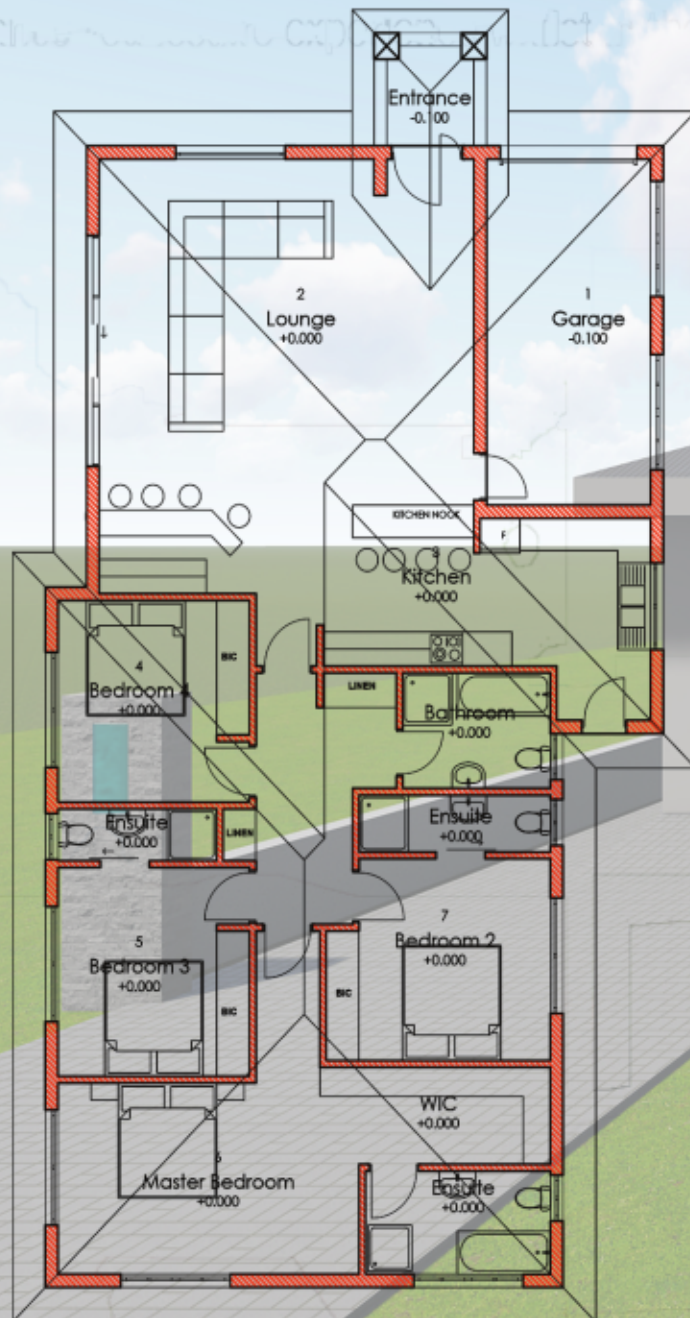

Design Brief

Modern contemporary house designed for a family that enjoys entertaining.

Free flowing spaces that give the house a bigger appearance and private leaving quarters hidden in plain sight

FLOOR PLAN 204 SQM