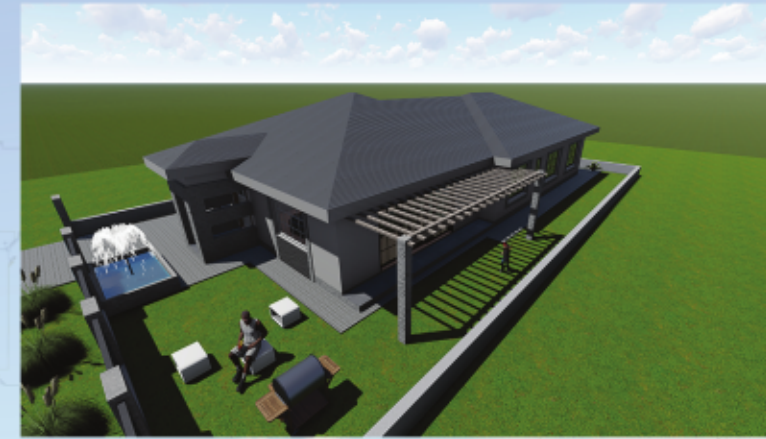

Design Brief

Modern contemporary house designed for a family that enjoys entertaining.

Free flowing spaces that give the house a bigger appearance and private leaving quarters hidden in plain sight

FLOOR PLAN 204 SQM