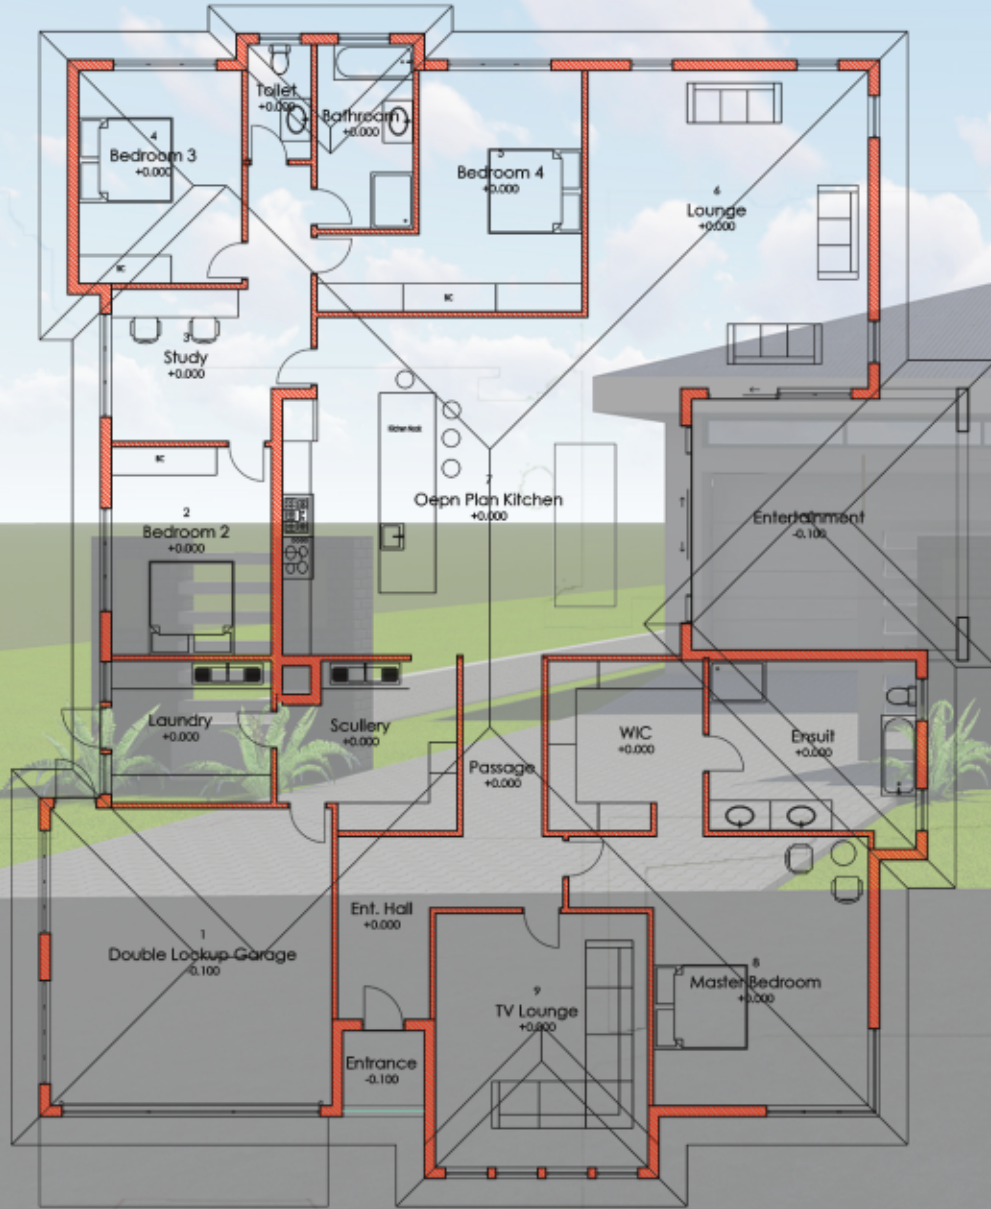

Design Brief

Modern space to accommodate a family while they set the mood to entertain guests.
A mix of materials used to entice the eye both internal and external.
Will enhance your leisure experience whilst in the comfort of your home.

FLOOR PLAN 318 SQM